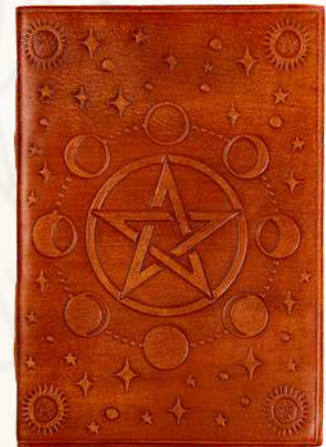

Item Code: PJ-96B
Dimension: 7" x 5"

PHASES OF MOON (RED)

Item Code: PJ-240pom-BR
Dimension: 7" x 5"

OM

Item Code: PJ-95OM
Dimension: 7" x 5"

PHASES OF MOON (BROWN)

Item Code: PJ-240pom-CM
Dimension: 7" x 5"